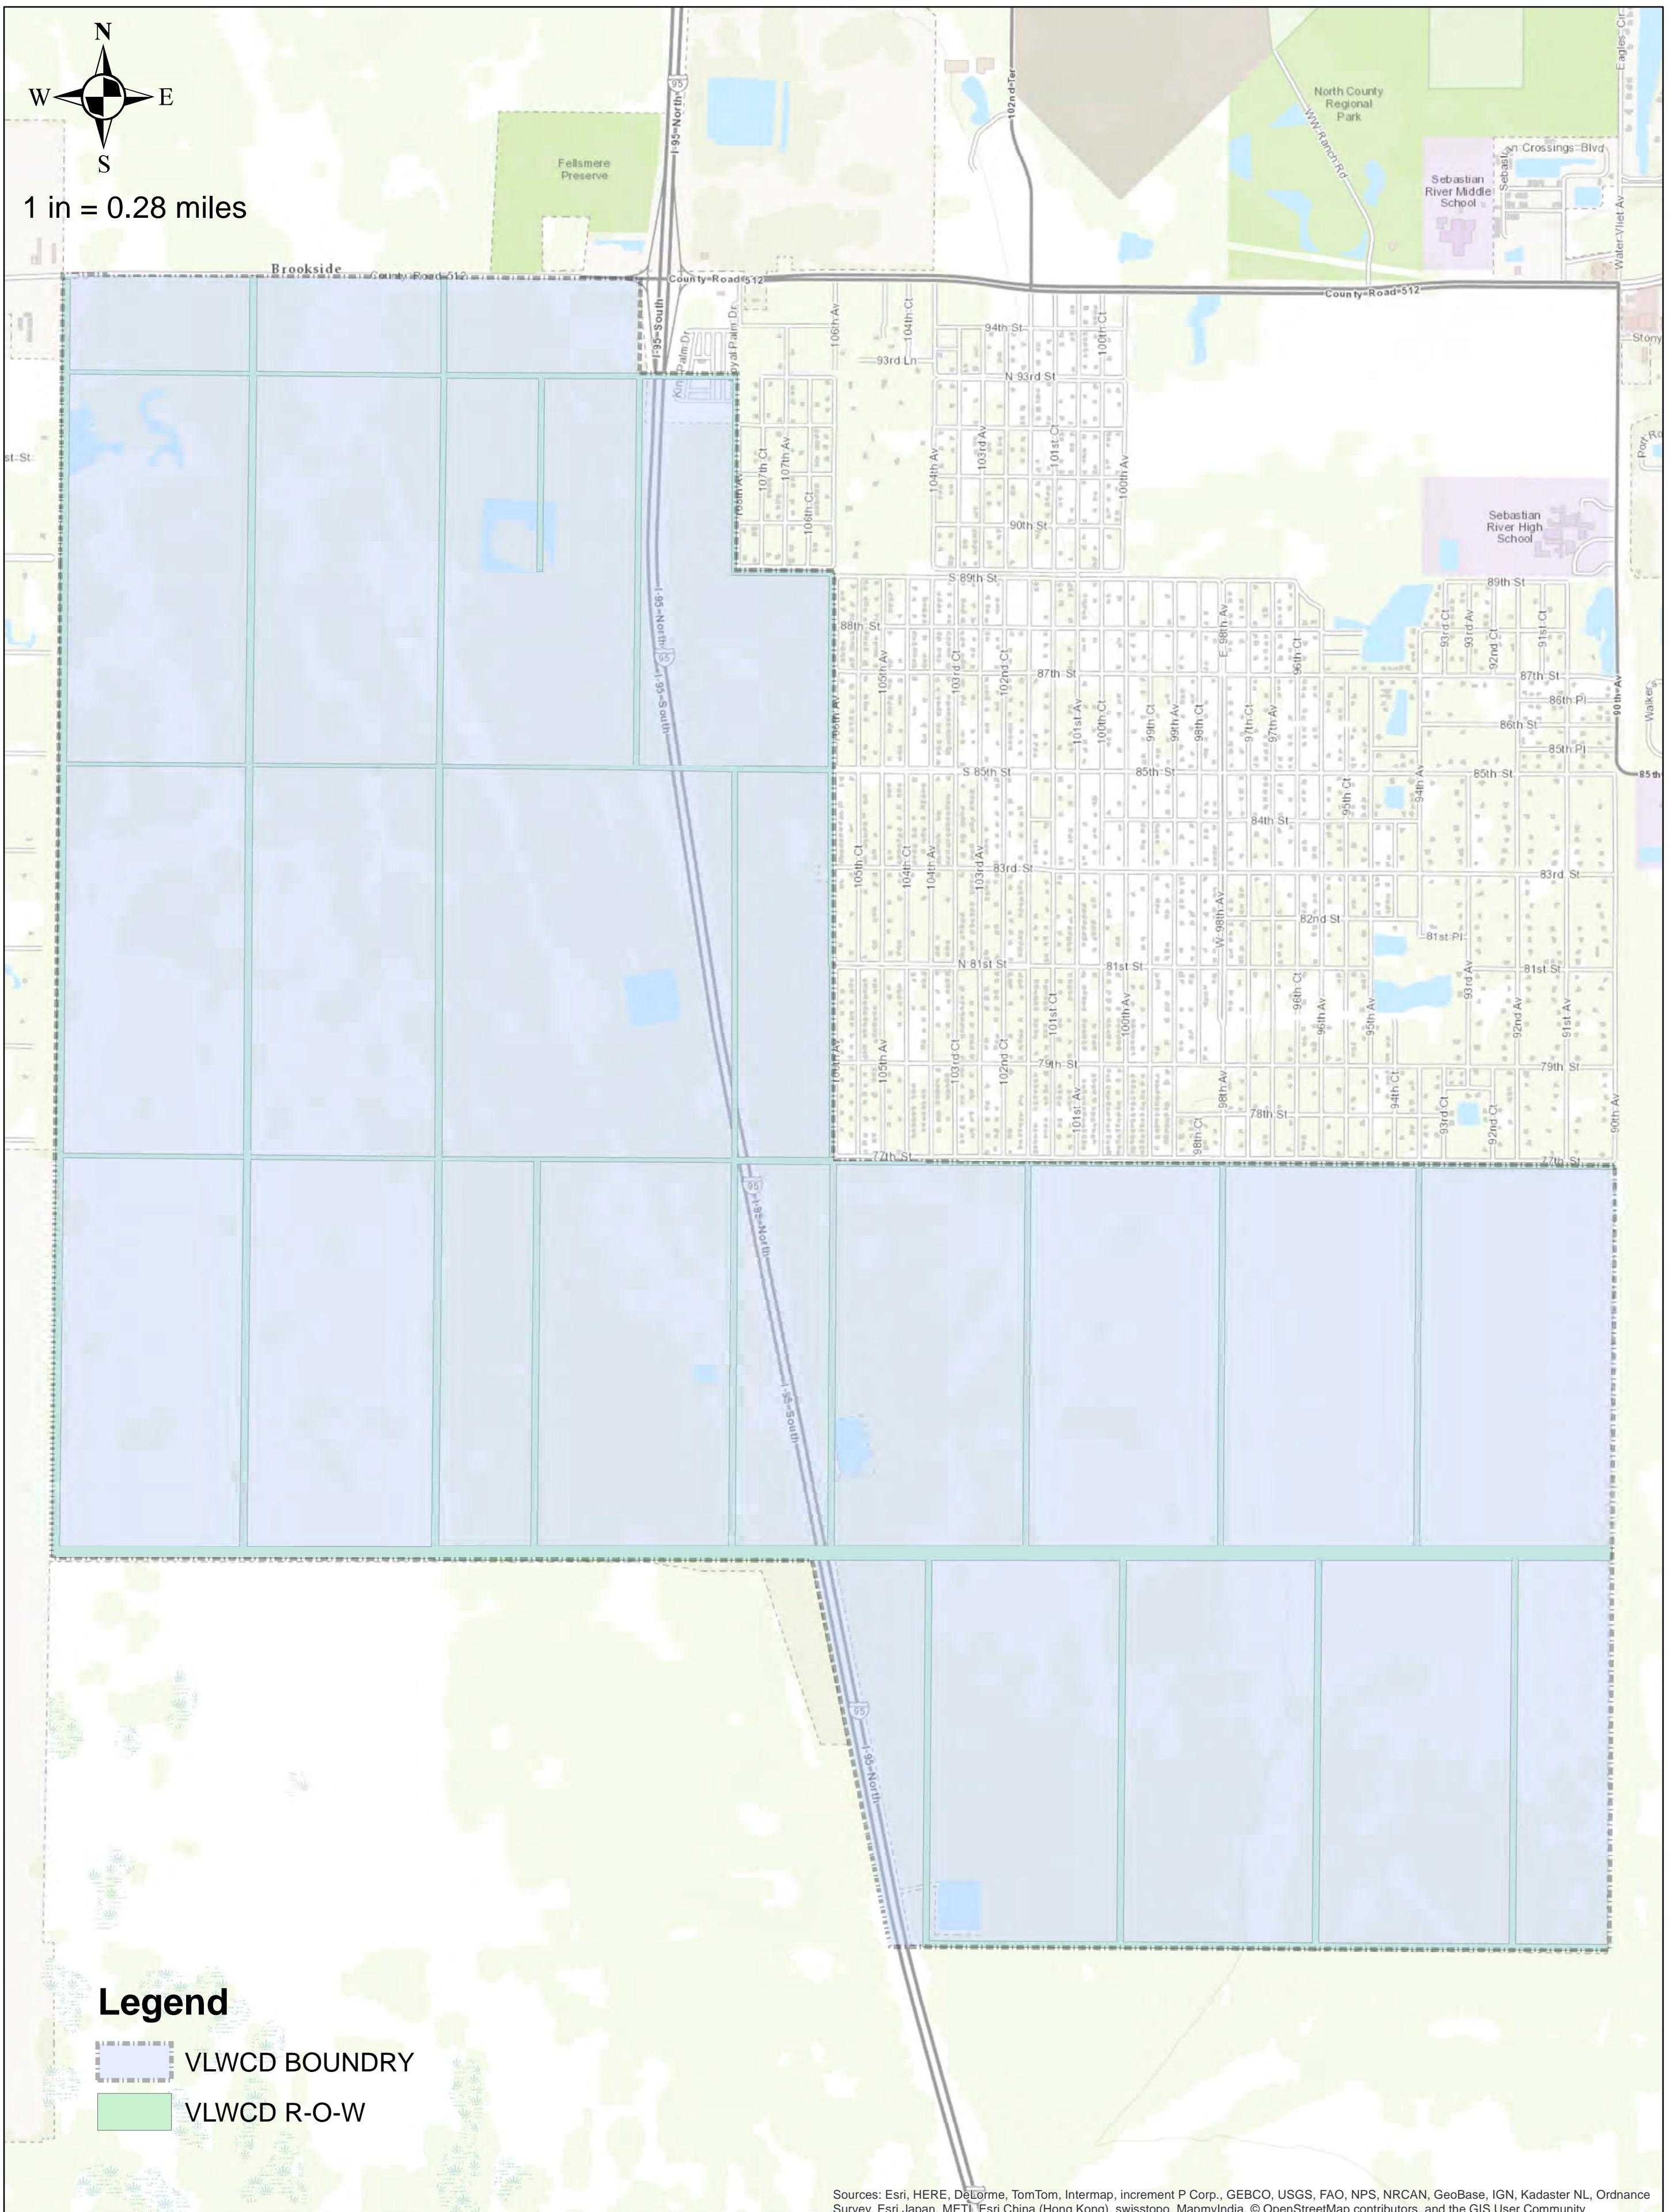

1 in = 0.28 miles

### Legend

-  VLWCD BOUNDRY
-  VLWCD R-O-W